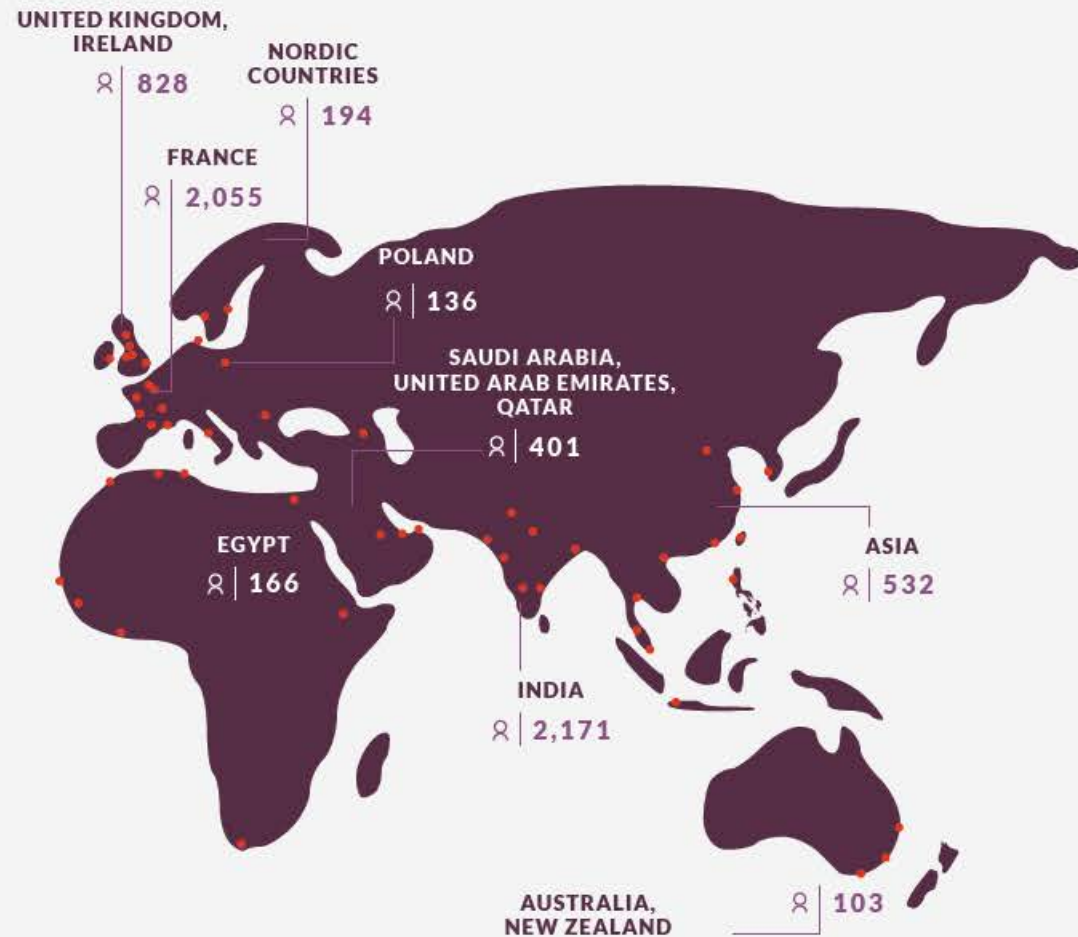

Map legend:
 ● Main locations and main SYSTRA centres of excellence
 Named countries: Top 12 SYSTRA workforce

7,542
 employees
 40%
 growth in
 the workforce between
 2015 and 2020

€668m
 Turnover 2020

€726m
 in orders

60+ years
 of expertise
 in transportation

50%
 of high-speed
 lines in service
 worldwide

1 in 2
 metros
 designed
 worldwide